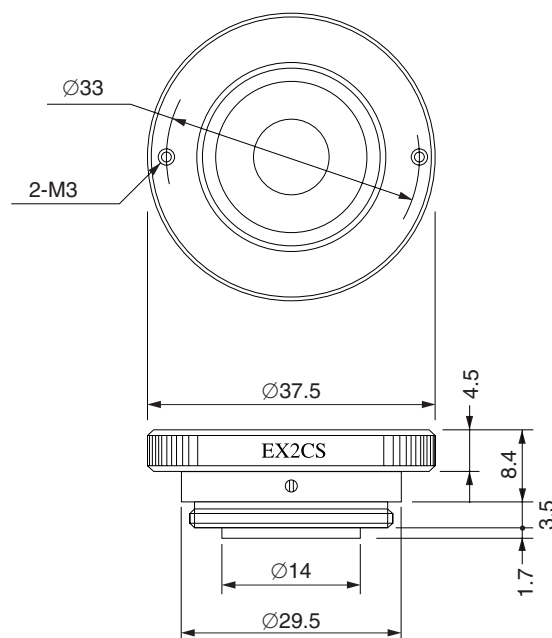

EXTENDER

Increases the focal length of a lens by a factor of 1.5 or 2 times when screwed onto the rear of a lens.

EXTENDERS for CS-MOUNT LENSES

EXTENDER EX1.5CS

EXTENDER EX2CS

EXTENDERS for C-MOUNT LENSES

EXTENDER EX1.5C

EXTENDER EX2C