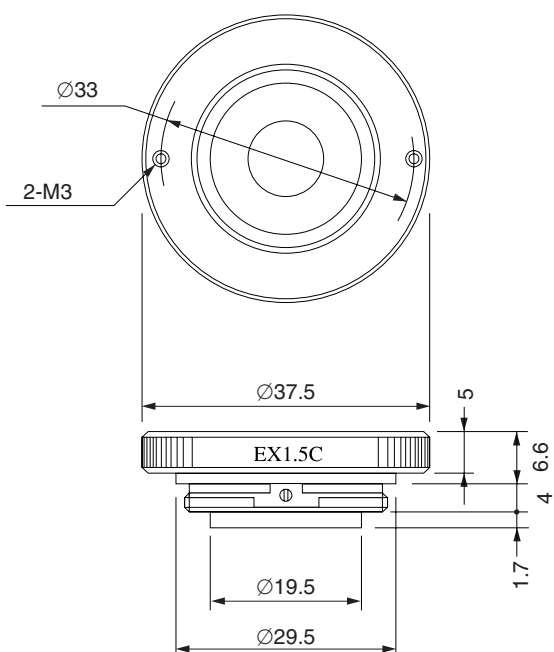

EXTENDER

Increases the focal length of a lens by a factor of 1.5 or 2 times when screwed onto the rear of a lens.

EXTENDERS for CS-MOUNT LENSES

EXTENDER EX1.5CS

EXTENDER EX2CS

EXTENDERS for C-MOUNT LENSES

EXTENDER EX1.5C

EXTENDER EX2C