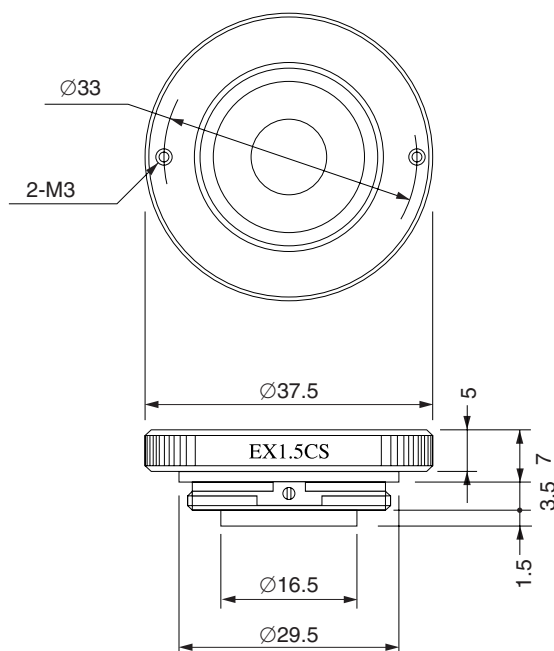

EXTENDER

Increases the focal length of a lens by a factor of 1.5 or 2 times when screwed onto the rear of a lens.

EXTENDERS for CS-MOUNT LENSES

EXTENDER EX1.5CS

EXTENDER EX2CS

EXTENDERS for C-MOUNT LENSES

EXTENDER EX1.5C

EXTENDER EX2C