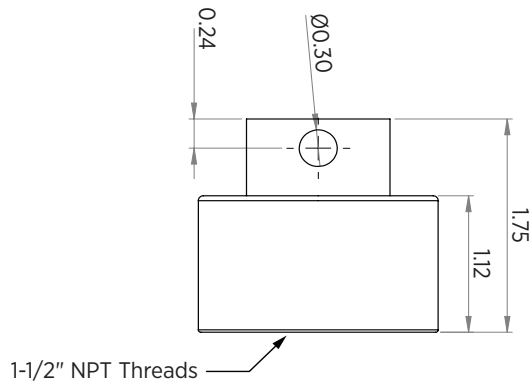

CE-CPPA

3/4" EMT to 1 1/2" NPT/NPS Adapter

CE-CPPA-B (BIK)

General	
Materials	Aluminum
Dimensions	1.89" (L) x 1.75" (H) / 48.006mm (L) x 44.45mm(H)
Weight	0.156 lb / 70.76 g

KEY FEATURES:

- Mount any camera or device with 1/2" NPT/NPS threads to a Telescoping Ceiling Mount Camera Pole.
- Compatible with CE-CP3W, CE-CP3B, CE-CP6W, CE-CP6B, CE-CP12W, and CE-CP12B Telescoping Ceiling Mount Camera Poles.

DIMENSIONS:

Unit : Inches