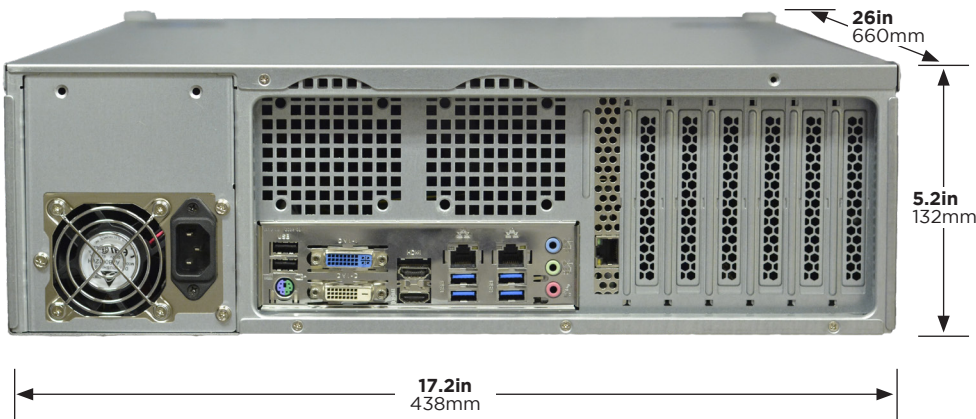

DIMENSIONS

OE-MK

OE-MH

IMAGES

OE-MK

OE-MH

SOFTWARE AND OWS PART NUMBERS

OE-AST1 - Apex Traverse 1 Ch Rec License

OE-ASP1 - Apex Prof 1 Ch Rec License

OE-AST1-EXP - Apex Traverse 1 Ch Exp License

OE-ASP1-EXP - Apex Prof 1 Ch Exp License

OE-OWS1Y - Apex 1 Year 1Ch Access License

OE-OWS4Y - Apex 4 Year OWS 1CH Access License

MODELS

OE-MKxx(R)

OE-MHxx(R)

xx = TB storage configuration

R = Raid configuration

OpenEye®

23221 E Knox Ave
Liberty Lake, WA 99019
509.232.5261
www.openeye.net

34871AM

Copyright ©2018 OpenEye. All Rights Reserved. Information contained in this document is subject to change without prior notice. OpenEye does its best to provide accurate information but cannot be held responsible for typos or mistakes.