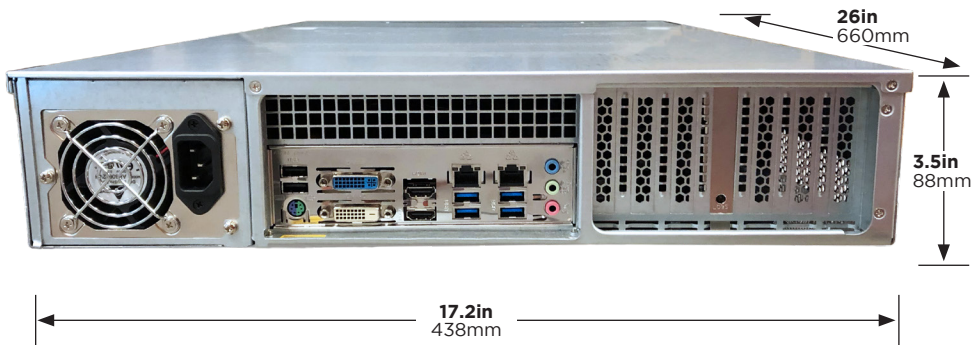

DIMENSIONS

OE-MK