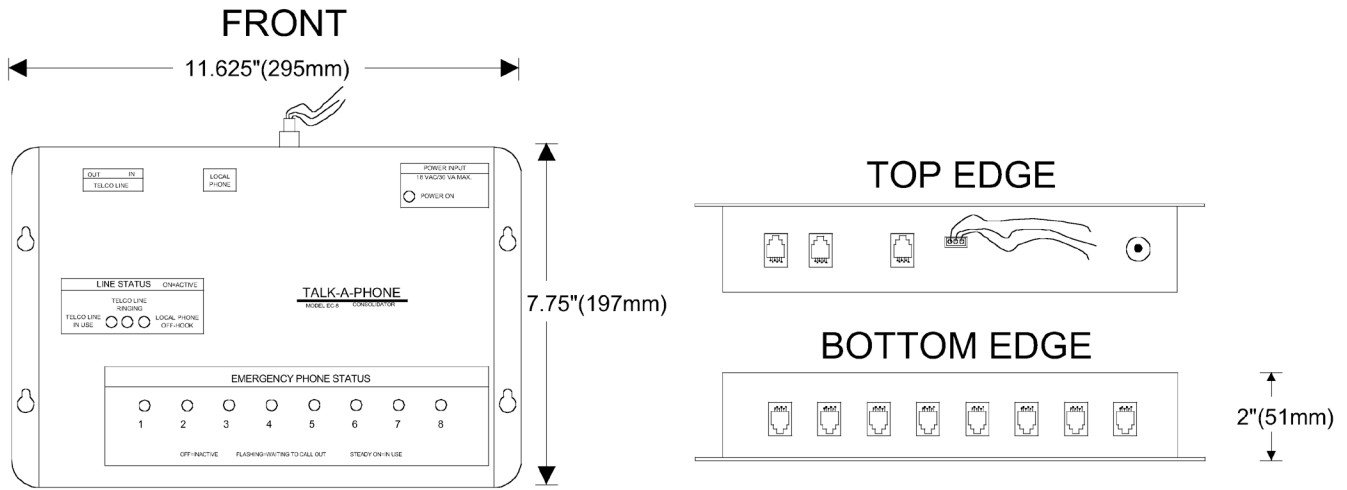

EC-8 – Emergency Phone Consolidator

Dimensions