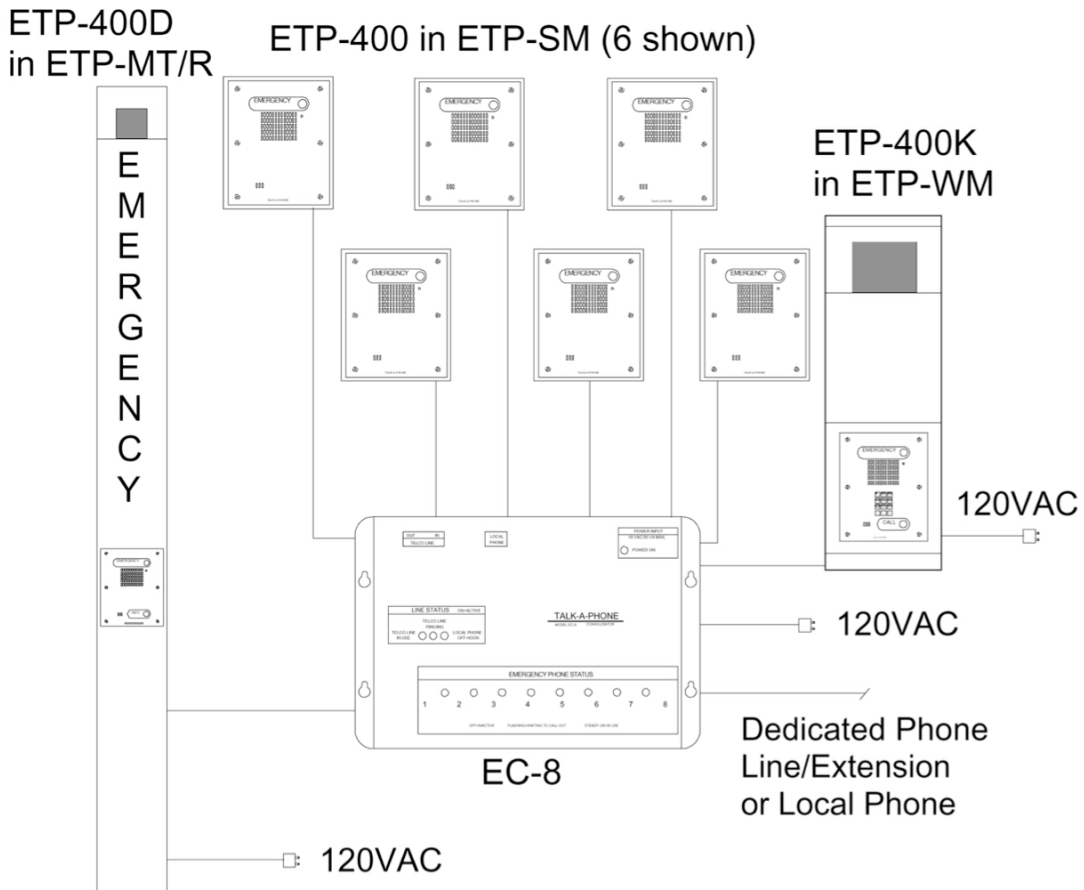

Note: The EC-8 Consolidator is not compatible with VoIP products.

Copyright 2010 Talk-A-Phone Co. All rights reserved.

EC-8 – Emergency Phone Consolidator

Dimensions

Typical Layout

All communication cables 1 pair, twisted shielded. Gauge depends on distance.